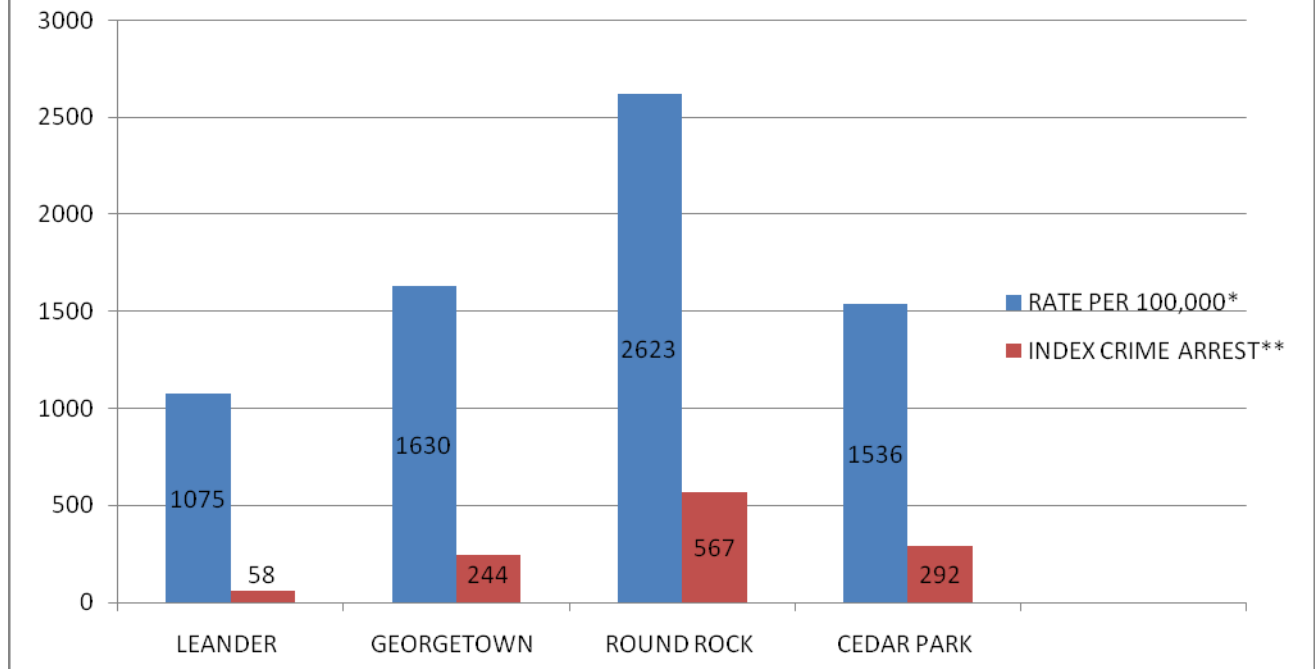

## TEXAS DPS 2009 CRIME IN TEXAS REPORT WILLIAMSON COUNTY CITIES OVER 25,000 POPULATION

\*Rate equals number of offenses per 100,000 population ratio

\*\*Actual number of index crime (murder, rape, robbery, aggravated assault, burglary, larceny-theft, and motor vehicle theft) arrest